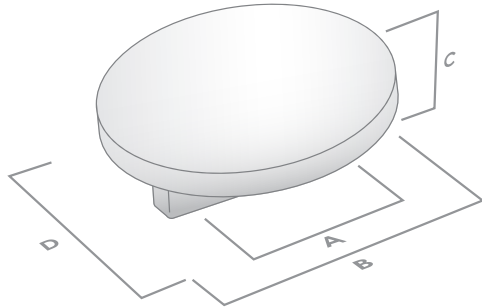

GYRE

THE STATEMENT COLLECTION

GYRE KNOB

FINISH	CODE	HC	L	W/D	P/H
Matt Black	410.060.04	32mm	60mm	60mm	22mm
Polished Chrome	410.060.06	32mm	60mm	60mm	22mm
Dull Brushed Nickel	410.060.10	32mm	60mm	60mm	22mm
Brushed Brass	410.060.35	32mm	60mm	60mm	22mm
Matt Black	410.090.04	32mm	90mm	90mm	22mm
Polished Chrome	410.090.06	32mm	90mm	90mm	22mm
Dull Brushed Nickel	410.090.10	32mm	90mm	90mm	22mm
Brushed Brass	410.090.35	32mm	90mm	90mm	22mm

HC Hole Centres (A)
 L Overall Length (B)
 W/D Width or Diameter (D)
 P/H Projection or Height (C)

AVAILABLE FINISHES:

Matt Black

Polished Chrome

Dull Brushed Nickel

Brushed Brass